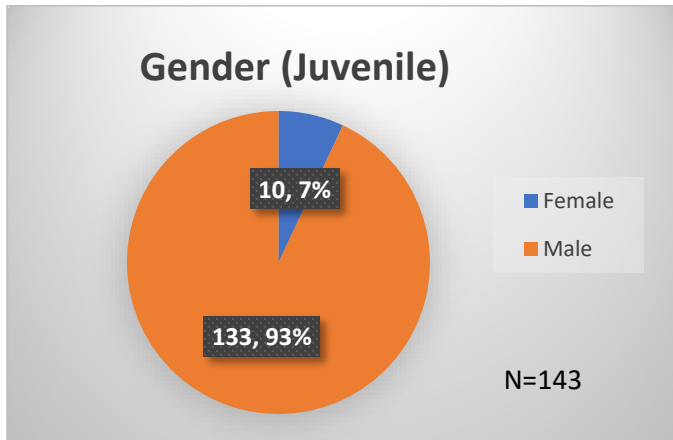

Daily Data Dashboard – May 2, 2024

Demographics for JTDC Population

Thursday Morning Midnight Count

Total # of probation Involved youth¹: 1,328

¹ Probation Active: Any youth who is pending sentencing with an active social history, has been formally placed on probation or supervision with Cook County Juvenile Probation on the date of the report.

*Age, Gender and Race for Criminal Court population (N=2) is not represented in this report.

Daily Data Dashboard – May 2, 2024
Demographics for JTDC Population
Thursday Morning Midnight Count