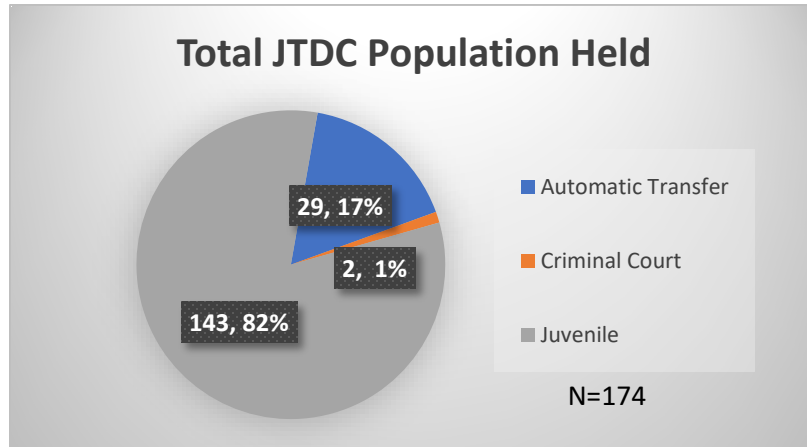

Daily Data Dashboard – May 2, 2024

Demographics for JTDC Population

Thursday Morning Midnight Count

Total # of probation Involved youth¹: 1,328

¹ Probation Active: Any youth who is pending sentencing with an active social history, has been formally placed on probation or supervision with Cook County Juvenile Probation on the date of the report.

*Age, Gender and Race for Criminal Court population (N=2) is not represented in this report.

Daily Data Dashboard – May 2, 2024
Demographics for JTDC Population
Thursday Morning Midnight Count