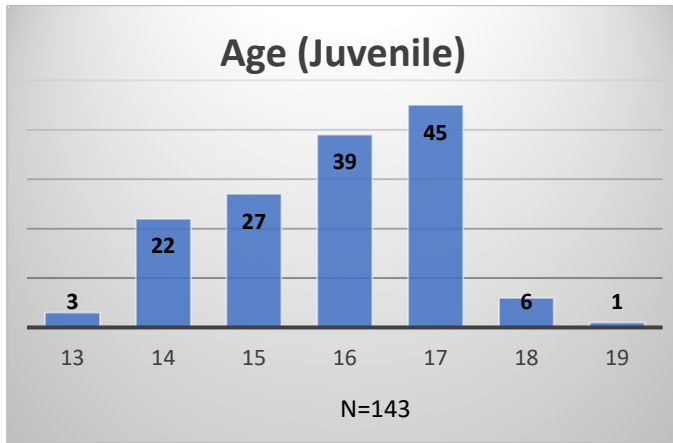

Daily Data Dashboard – May 2, 2024

Demographics for JTDC Population

Thursday Morning Midnight Count

Total # of probation Involved youth¹: 1,328

¹ Probation Active: Any youth who is pending sentencing with an active social history, has been formally placed on probation or supervision with Cook County Juvenile Probation on the date of the report.

*Age, Gender and Race for Criminal Court population (N=2) is not represented in this report.

Daily Data Dashboard – May 2, 2024
Demographics for JTDC Population
Thursday Morning Midnight Count