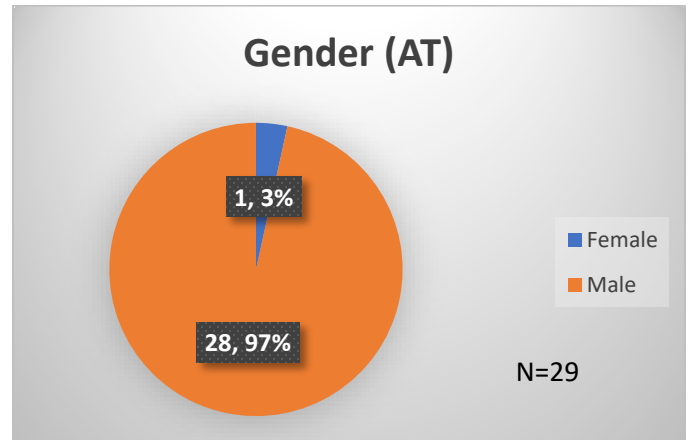

Daily Data Dashboard – May 2, 2024

Demographics for JTDC Population

Thursday Morning Midnight Count

Total # of probation Involved youth¹: 1,328

¹ Probation Active: Any youth who is pending sentencing with an active social history, has been formally placed on probation or supervision with Cook County Juvenile Probation on the date of the report.

*Age, Gender and Race for Criminal Court population (N=2) is not represented in this report.

Daily Data Dashboard – May 2, 2024
Demographics for JTDC Population
Thursday Morning Midnight Count