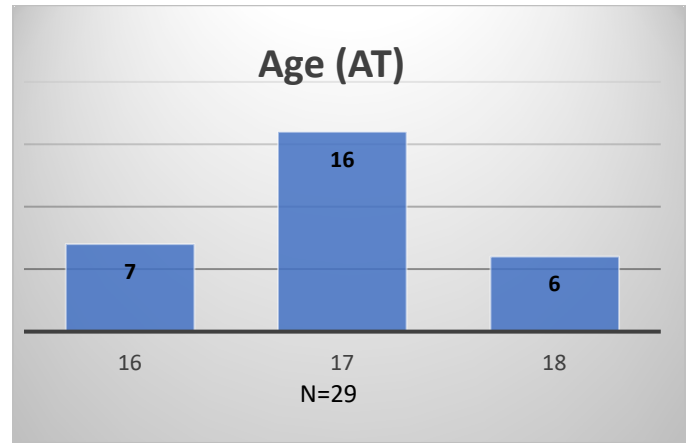

Daily Data Dashboard – May 2, 2024

Demographics for JTDC Population

Thursday Morning Midnight Count

Total # of probation Involved youth¹: 1,328

¹ Probation Active: Any youth who is pending sentencing with an active social history, has been formally placed on probation or supervision with Cook County Juvenile Probation on the date of the report.

*Age, Gender and Race for Criminal Court population (N=2) is not represented in this report.

Daily Data Dashboard – May 2, 2024
Demographics for JTDC Population
Thursday Morning Midnight Count